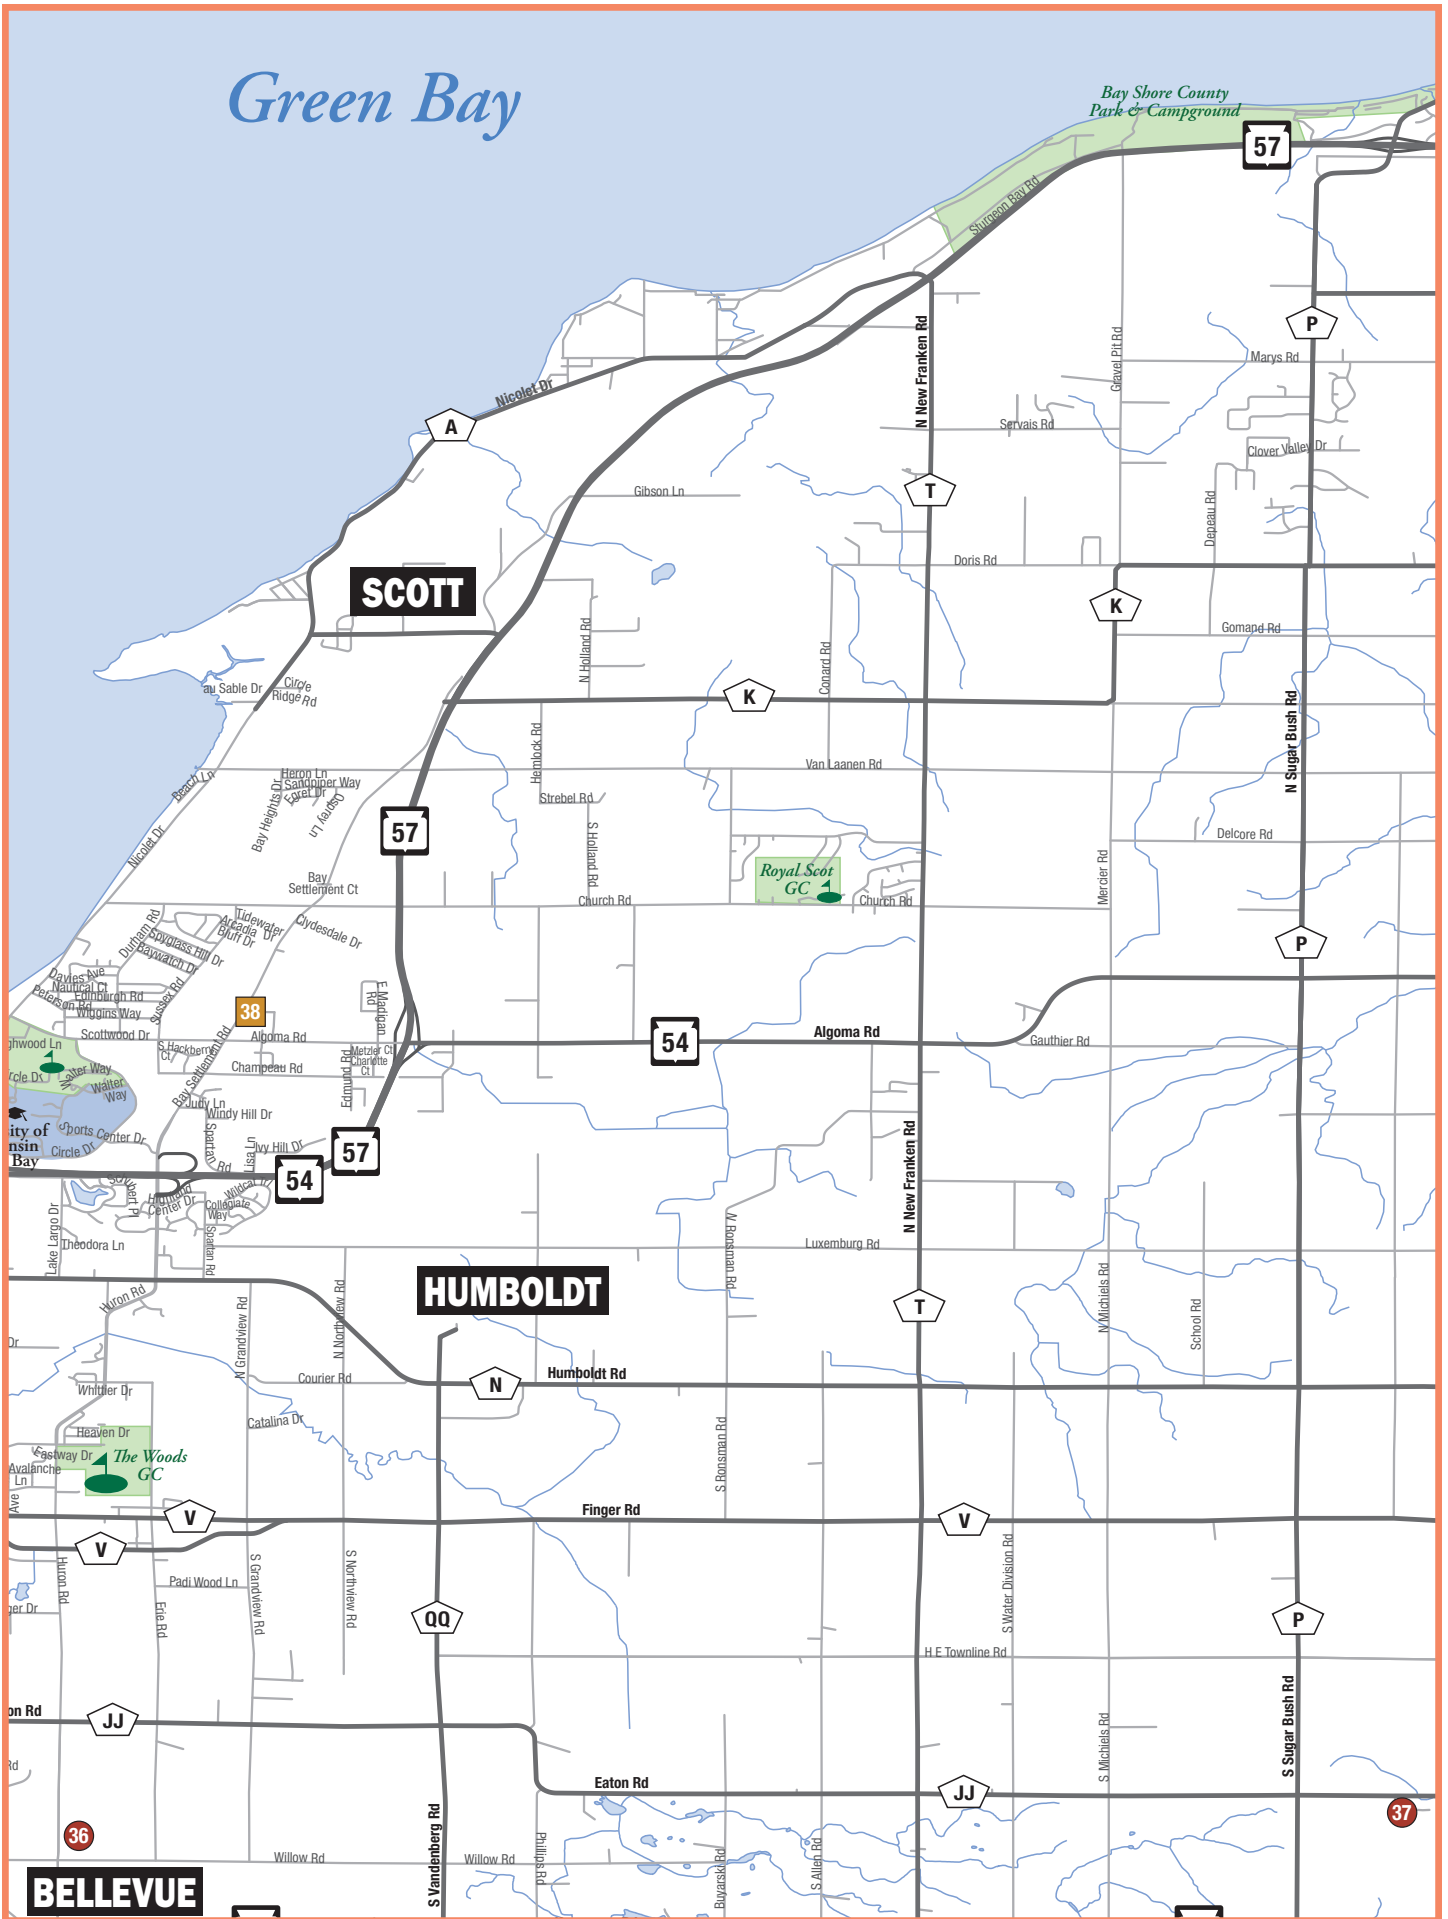

Green Bay

Bay Shore County
Park & Campground

SCOTT

HUMBOLDT

BELLEVUE

37