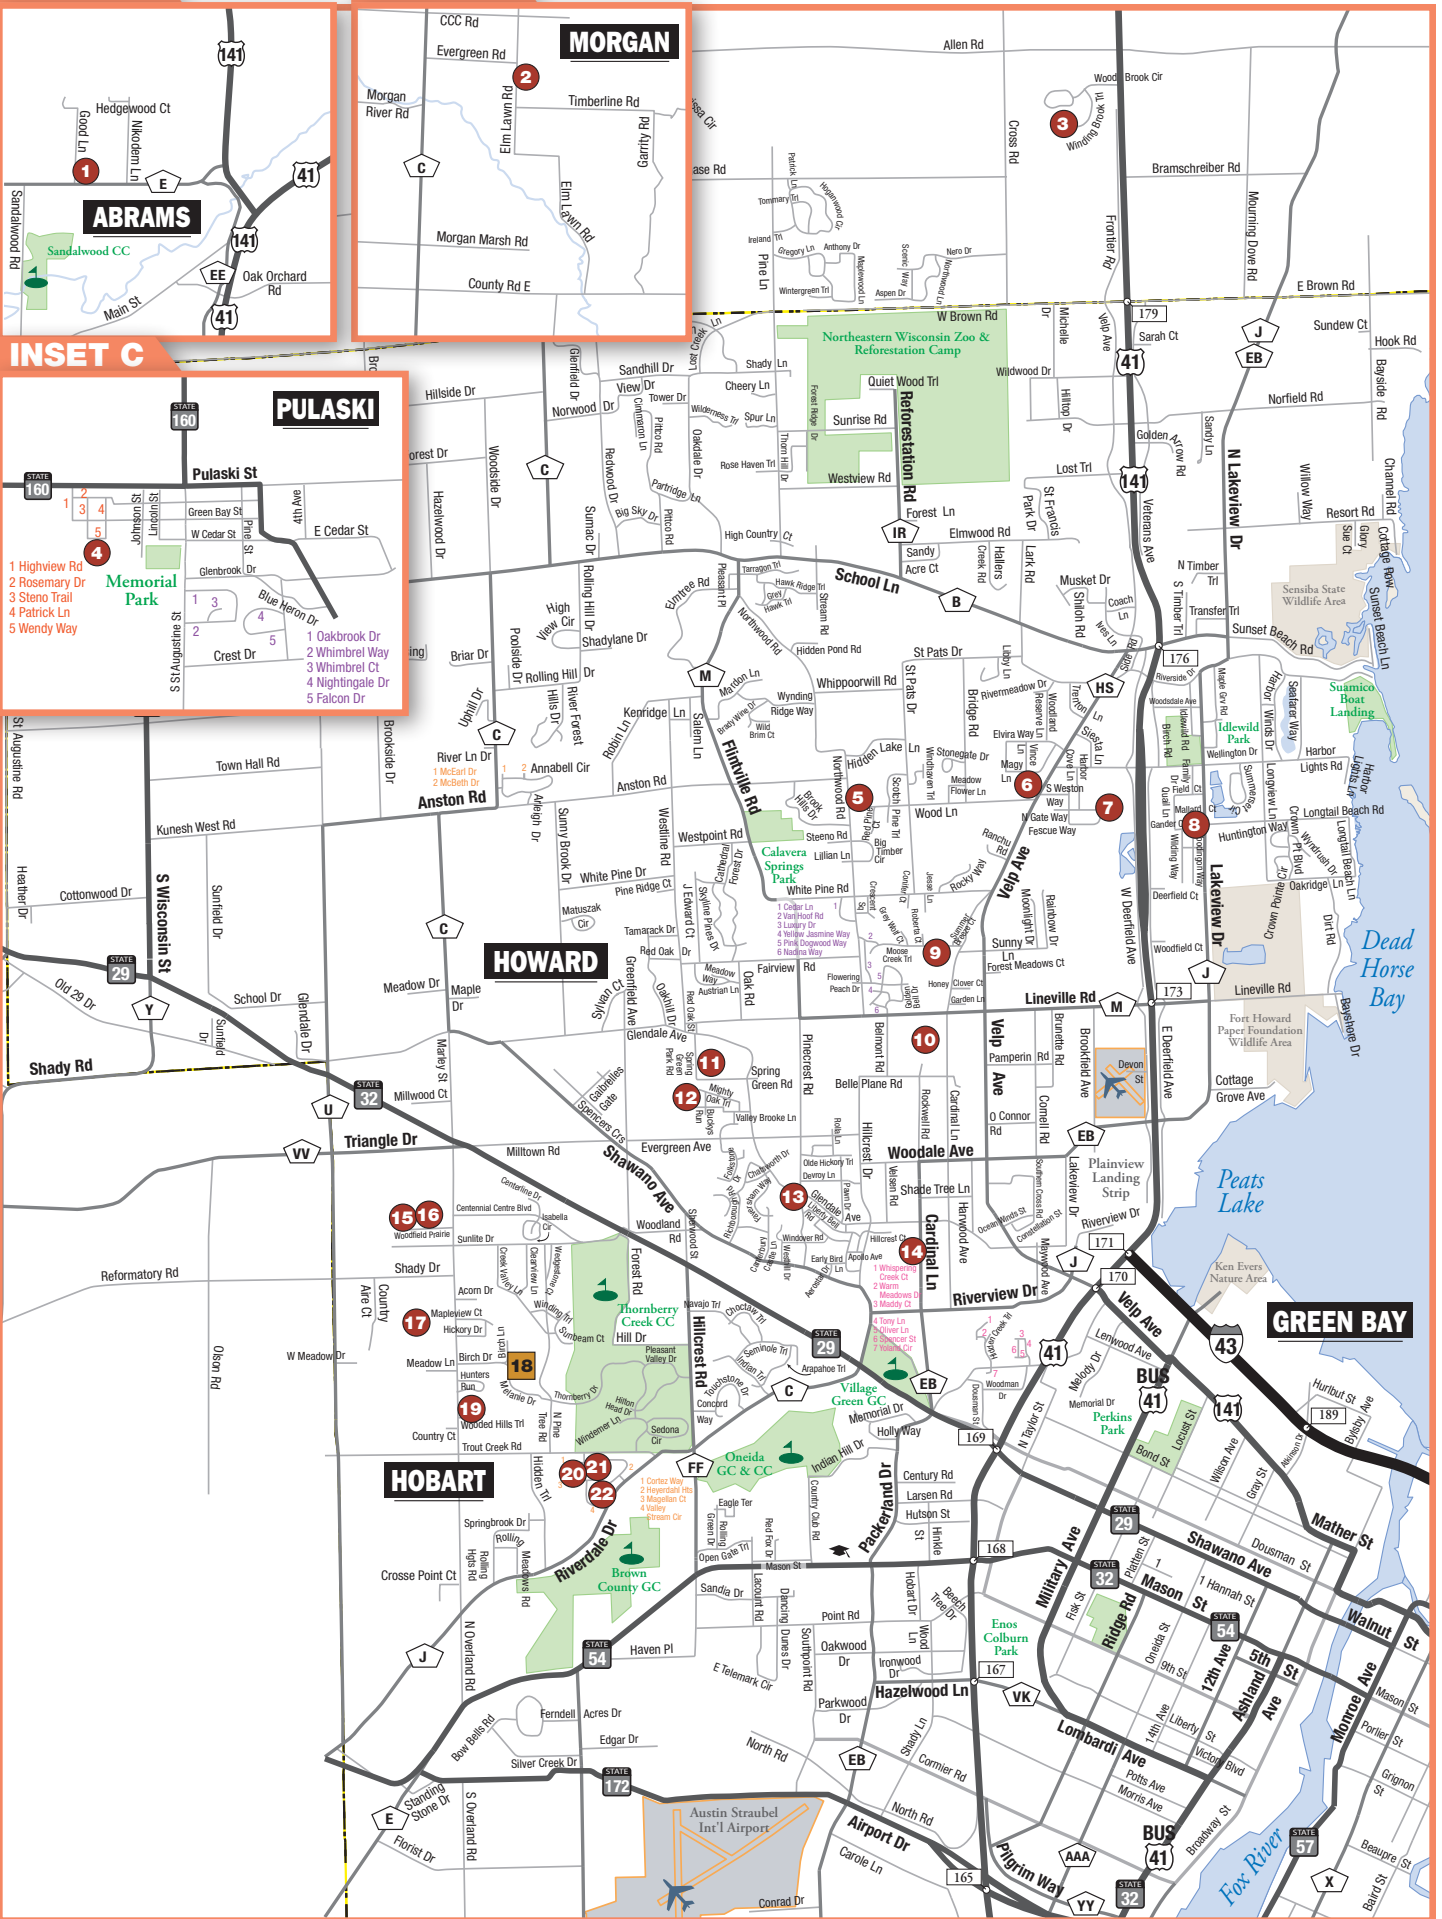

INSET C

MORGAN

ABRAMS

PULASKI

HOWARD

GREEN BAY

HOBART

Austin Straubel Int'l Airport

Dead Horse Bay

Peats Lake

Fox River

Northeastern Wisconsin Zoo & Reformation Camp

Calavera Springs Park

Thornberry Creek CC

Village Green GC

Onaida GC & CC

Brown County GC

Perkins Park

Enos Colburn Park

Sumico Boat Landing

Fort Howard Paper Foundation Wildlife Area

Ken Evers Nature Area

STATE 160

STATE 29

STATE 32

STATE 41

STATE 141

STATE 43

STATE 54

STATE 57

STATE 172

STATE 179

STATE 176

STATE 173

STATE 171

STATE 170

STATE 169

STATE 168

STATE 167

STATE 166

STATE 165

STATE 164

STATE 163

STATE 162

STATE 161

STATE 160

STATE 159

STATE 158

STATE 157

STATE 156

STATE 155

STATE 154

STATE 153

STATE 152

STATE 151

STATE 150

STATE 149

STATE 148

STATE 147

STATE 146

STATE 145

STATE 144

STATE 143

STATE 142

STATE 141

STATE 140

STATE 139

STATE 138

STATE 137

STATE 136

STATE 135

STATE 134

STATE 133

STATE 132

STATE 131

STATE 130

STATE 129

STATE 128

STATE 127

STATE 126

STATE 125

STATE 124

STATE 123

STATE 122

STATE 121

STATE 120

STATE 119

STATE 118

STATE 117

STATE 116

STATE 115

STATE 114

STATE 113

STATE 112

STATE 111

STATE 110

STATE 109

STATE 108

STATE 107

STATE 106

STATE 105

STATE 104

STATE 103

STATE 102

STATE 101

STATE 100

STATE 99

STATE 98

STATE 97

STATE 96

STATE 95

STATE 94

STATE 93

STATE 92

STATE 91

STATE 90

STATE 89

STATE 88

STATE 87

STATE 86

STATE 85

STATE 84

STATE 83

STATE 82

STATE 81

STATE 80

STATE 79

STATE 78

STATE 77

STATE 76

STATE 75

STATE 74

STATE 73

STATE 72

STATE 71

STATE 70

STATE 69

STATE 68

STATE 67

STATE 66

STATE 65

STATE 64

STATE 63

STATE 62

STATE 61

STATE 60

STATE 59

STATE 58

STATE 57

STATE 56

STATE 55

STATE 54

STATE 53

STATE 52

STATE 51

STATE 50

STATE 49

STATE 48

STATE 47

STATE 46

STATE 45

STATE 44

STATE 43

STATE 42

STATE 41

STATE 40

STATE 39

STATE 38

STATE 37

STATE 36

STATE 35

STATE 34

STATE 33

STATE 32

STATE 31

STATE 30

STATE 29

STATE 28

STATE 27

STATE 26

STATE 25

STATE 24

STATE 23

STATE 22

STATE 21

STATE 20

STATE 19

STATE 18

STATE 17

STATE 16

STATE 15

STATE 14

STATE 13

STATE 12

STATE 11

STATE 10

STATE 9

STATE 8

STATE 7

STATE 6

STATE 5

STATE 4

STATE 3

STATE 2

STATE 1

STATE 0

STATE -1

STATE -2

STATE -3

STATE -4

STATE -5

STATE -6

STATE -7

STATE -8

STATE -9

STATE -10

STATE -11

STATE -12

STATE -13

STATE -14

STATE -15

STATE -16

STATE -17

STATE -18

STATE -19

STATE -20

STATE -21

STATE -22

STATE -23

STATE -24

STATE -25

STATE -26

STATE -27

STATE -28

STATE -29

STATE -30

STATE -31

STATE -32

STATE -33

STATE -34

STATE -35

STATE -36

STATE -37

STATE -38

STATE -39

STATE -40

STATE -41

STATE -42

STATE -43

STATE -44

STATE -45

STATE -46

STATE -47

STATE -48

STATE -49

STATE -50

STATE -51

STATE -52

STATE -53

STATE -54

STATE -55

STATE -56

STATE -57

STATE -58

STATE -59

STATE -60

STATE -61

STATE -62

STATE -63

STATE -64

STATE -65

STATE -66

STATE -67

STATE -68

STATE -69

STATE -70

STATE -71

STATE -72

STATE -73

STATE -74

STATE -75

STATE -76

STATE -77

STATE -78

STATE -79

STATE -80

STATE -81

STATE -82

STATE -83

STATE -84

STATE -85

STATE -86

STATE -87

STATE -88

STATE -89

STATE -90

STATE -91

STATE -92

STATE -93

STATE -94

STATE -95

STATE -96

STATE -97

STATE -98

STATE -99

STATE -100

STATE -101

STATE -102

STATE -103

STATE -104