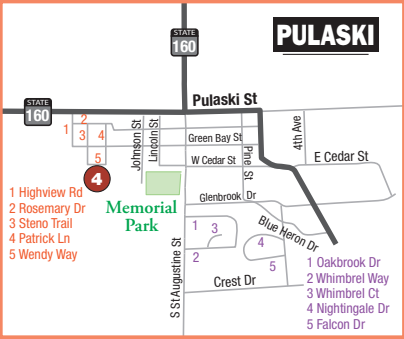

INSET C

MORGAN

ABRAMS

PULASKI

HOWARD

GREEN BAY

HOBART

Austin Straubel Int'l Airport

Dead Horse Bay

Peats Lake

Fox River

Northeastern Wisconsin Zoo & Reformation Camp

Calavera Springs Park

Thornberry Creek CC

Village Green GC

Onaida GC & CC

Brown County GC

Perkins Park

Enos Colburn Park

Sumico Boat Landing

Fort Howard Paper Foundation Wildlife Area

Ken Evers Nature Area

STATE 160

STATE 29

STATE 32

STATE 41

STATE 141

STATE 43

STATE 54

STATE 57

STATE 172

STATE 179

STATE 176

STATE 173

STATE 171

STATE 170

STATE 169

STATE 168

STATE 167

STATE 166

STATE 165

STATE 164

STATE 163

STATE 162

STATE 161

STATE 160

STATE 159

STATE 158

STATE 157

STATE 156

STATE 155

STATE 154

STATE 153

STATE 152

STATE 151

STATE 150

STATE 149

STATE 148

STATE 147

STATE 146

STATE 145

STATE 144

STATE 143

STATE 142

STATE 141

STATE 140

STATE 139

STATE 138

STATE 137

STATE 136

STATE 135

STATE 134

STATE 133

STATE 132

STATE 131

STATE 130

STATE 129

STATE 128

STATE 127

STATE 126

STATE 125

STATE 124

STATE 123

STATE 122

STATE 121

STATE 120

STATE 119

STATE 118

STATE 117

STATE 116

STATE 115

STATE 114

STATE 113

STATE 112

STATE 111

STATE 110

STATE 109

STATE 108

STATE 107

STATE 106

STATE 105

STATE 104

STATE 103

STATE 102

STATE 101

STATE 100

STATE 99

STATE 98

STATE 97

STATE 96

STATE 95

STATE 94

STATE 93

STATE 92

STATE 91

STATE 90

STATE 89

STATE 88

STATE 87

STATE 86

STATE 85

STATE 84

STATE 83

STATE 82

STATE 81

STATE 80

STATE 79

STATE 78

STATE 77

STATE 76

STATE 75

STATE 74

STATE 73

STATE 72

STATE 71

STATE 70

STATE 69

STATE 68

STATE 67

STATE 66

STATE 65

STATE 64

STATE 63

STATE 62

STATE 61

STATE 60

STATE 59

STATE 58

STATE 57

STATE 56

STATE 55

STATE 54

STATE 53

STATE 52

STATE 51

STATE 50

STATE 49

STATE 48

STATE 47

STATE 46

STATE 45

STATE 44

STATE 43

STATE 42

STATE 41

STATE 40

STATE 39

STATE 38

STATE 37

STATE 36

STATE 35

STATE 34

STATE 33

STATE 32

STATE 31

STATE 30

STATE 29

STATE 28

STATE 27

STATE 26

STATE 25

STATE 24

STATE 23

STATE 22

STATE 21

STATE 20

STATE 19

STATE 18

STATE 17

STATE 16

STATE 15

STATE 14

STATE 13

STATE 12

STATE 11

STATE 10

STATE 9

STATE 8

STATE 7

STATE 6

STATE 5

STATE 4

STATE 3

STATE 2

STATE 1

STATE 0

STATE -1

STATE -2

STATE -3

STATE -4

STATE -5

STATE -6

STATE -7

STATE -8

STATE -9

STATE -10

STATE -11

STATE -12

STATE -13

STATE -14

STATE -15

STATE -16

STATE -17

STATE -18

STATE -19

STATE -20

STATE -21

STATE -22

STATE -23

STATE -24

STATE -25

STATE -26

STATE -27

STATE -28

STATE -29

STATE -30

STATE -31

STATE -32

STATE -33

STATE -34

STATE -35

STATE -36

STATE -37

STATE -38

STATE -39

STATE -40

STATE -41

STATE -42

STATE -43

STATE -44

STATE -45

STATE -46

STATE -47

STATE -48

STATE -49

STATE -50

STATE -51

STATE -52

STATE -53

STATE -54

STATE -55

STATE -56

STATE -57

STATE -58

STATE -59

STATE -60

STATE -61

STATE -62

STATE -63

STATE -64

STATE -65

STATE -66

STATE -67

STATE -68

STATE -69

STATE -70

STATE -71

STATE -72

STATE -73

STATE -74

STATE -75

STATE -76

STATE -77

STATE -78

STATE -79

STATE -80

STATE -81

STATE -82

STATE -83

STATE -84

STATE -85

STATE -86

STATE -87

STATE -88

STATE -89

STATE -90

STATE -91

STATE -92

STATE -93

STATE -94

STATE -95

STATE -96

STATE -97

STATE -98

STATE -99

STATE -100

STATE -101

STATE -102

STATE -103

STATE -104