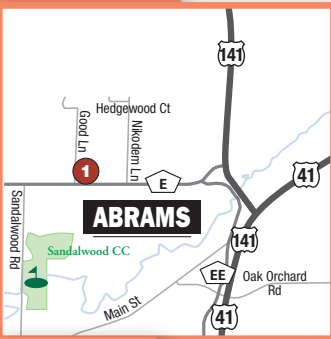

INSET A

INSET B

INSET C

MORGAN

ABRAMS

PULASKI

HOWARD

GREEN BAY

HOBART

Austin Straubel Int'l Airport

Dead Horse Bay

Peats Lake

Fox River

Northeastern Wisconsin Zoo & Reformation Camp

Calavera Springs Park

Thornberry Creek CC

Village Green GC

Onaida GC & CC

Brown County GC

Perkins Park

Enos Colburn Park

Sumico Boat Landing

Fort Howard Paper Foundation Wildlife Area

Ken Evers Nature Area

STATE 160

STATE 29

STATE 32

STATE 41

STATE 141

STATE 43

STATE 54

STATE 57

STATE 172

STATE 179

STATE 176

STATE 173

STATE 171

STATE 170

STATE 169

STATE 168

STATE 167

STATE 166

STATE 165

STATE 164

STATE 163

STATE 162

STATE 161

STATE 160

STATE 159

STATE 158

STATE 157

STATE 156

STATE 155

STATE 154

STATE 153

STATE 152

STATE 151

STATE 150

STATE 149

STATE 148

STATE 147

STATE 146

STATE 145

STATE 144

STATE 143

STATE 142

STATE 141

STATE 140

STATE 139

STATE 138

STATE 137

STATE 136

STATE 135

STATE 134

STATE 133

STATE 132

STATE 131

STATE 130

STATE 129

STATE 128

STATE 127

STATE 126

STATE 125

STATE 124

STATE 123

STATE 122

STATE 121

STATE 120

STATE 119

STATE 118

STATE 117

STATE 116

STATE 115

STATE 114

STATE 113

STATE 112

STATE 111

STATE 110

STATE 109

STATE 108

STATE 107

STATE 106

STATE 105

STATE 104

STATE 103

STATE 102

STATE 101

STATE 100

STATE 99

STATE 98

STATE 97

STATE 96

STATE 95

STATE 94

STATE 93

STATE 92

STATE 91

STATE 90

STATE 89

STATE 88

STATE 87

STATE 86

STATE 85

STATE 84

STATE 83

STATE 82

STATE 81

STATE 80

STATE 79

STATE 78

STATE 77

STATE 76

STATE 75

STATE 74

STATE 73

STATE 72

STATE 71

STATE 70

STATE 69

STATE 68

STATE 67

STATE 66

STATE 65

STATE 64

STATE 63

STATE 62

STATE 61

STATE 60

STATE 59

STATE 58

STATE 57

STATE 56

STATE 55

STATE 54

STATE 53

STATE 52

STATE 51

STATE 50

STATE 49

STATE 48

STATE 47

STATE 46

STATE 45

STATE 44

STATE 43

STATE 42

STATE 41

STATE 40

STATE 39

STATE 38

STATE 37

STATE 36

STATE 35

STATE 34

STATE 33

STATE 32

STATE 31

STATE 30

STATE 29