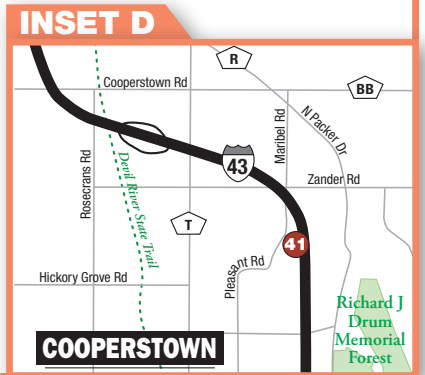

E&M Consulting, Inc. 2017

COOPERSTOWN

Richard J. Drum Memorial Forest